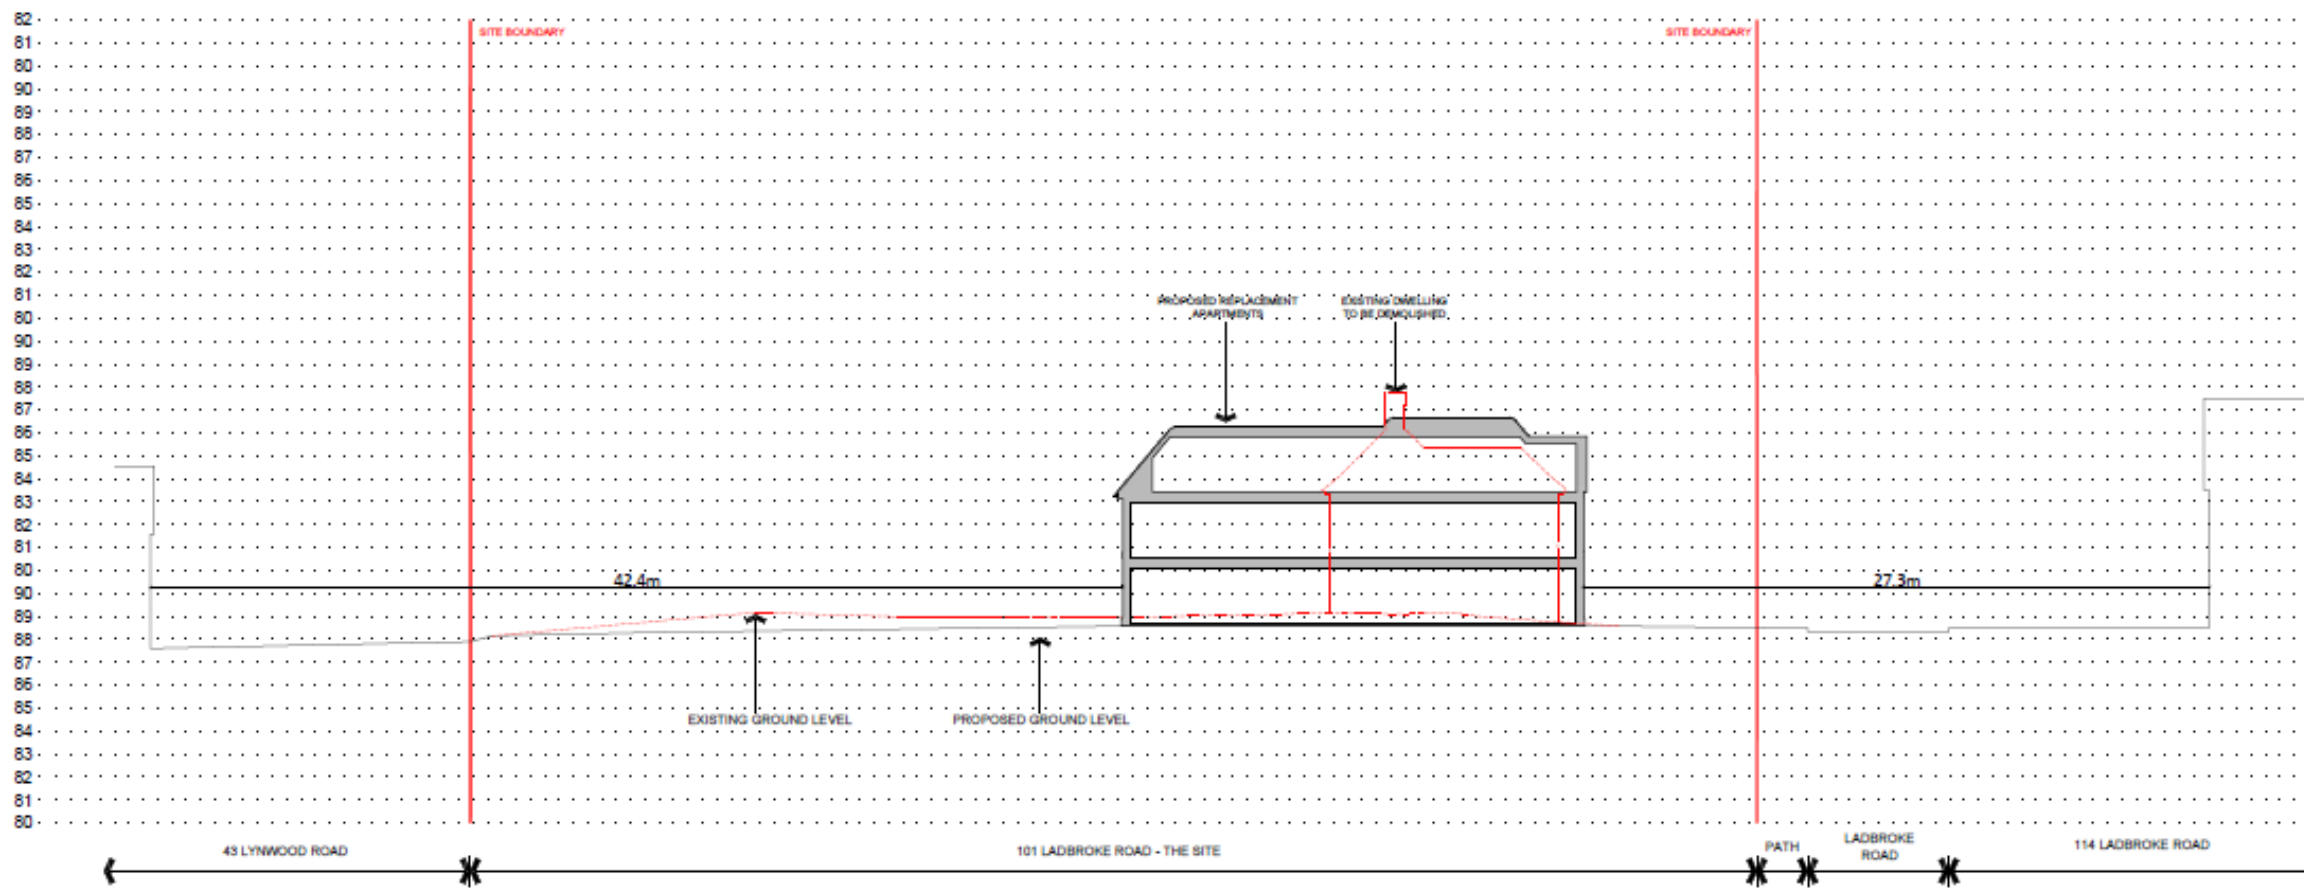

EXISTING BLOCK PLAN
2020.11

PROPOSED BLOCK PLAN
2020.11

101 LAKEMORE ROAD
PROPOSED STREET SCENE - 1/24

101 LAKEMORE ROAD
PROPOSED STREET SCENE - 1/24

101 LAKEMORE ROAD

101 LAKEMORE ROAD

101 LAKEMORE ROAD

101 LAKEMORE ROAD

101 LAKEMORE ROAD

SITE SECTION A - A

Photos from rear of 46 Lynwood Road